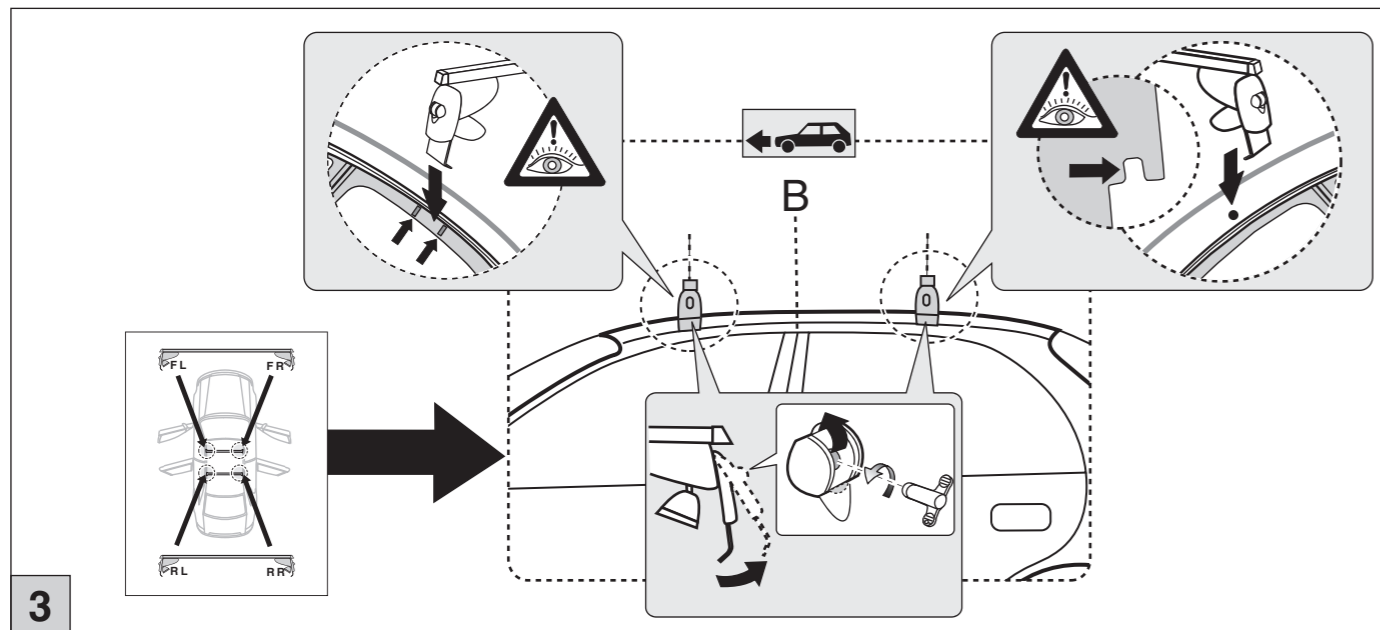

Atera SIGNO

Seat
Leon Limousine

05/2020-