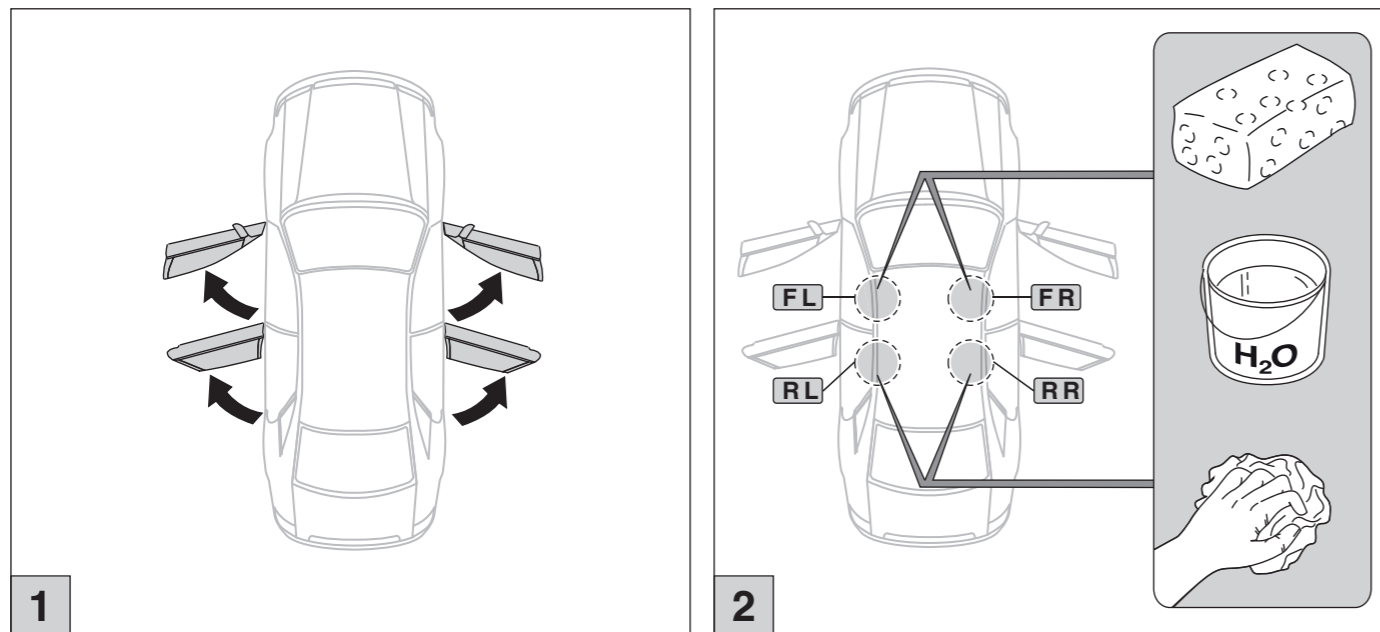

Atera SIGNO

Seat
Leon Limousine

05/2020-