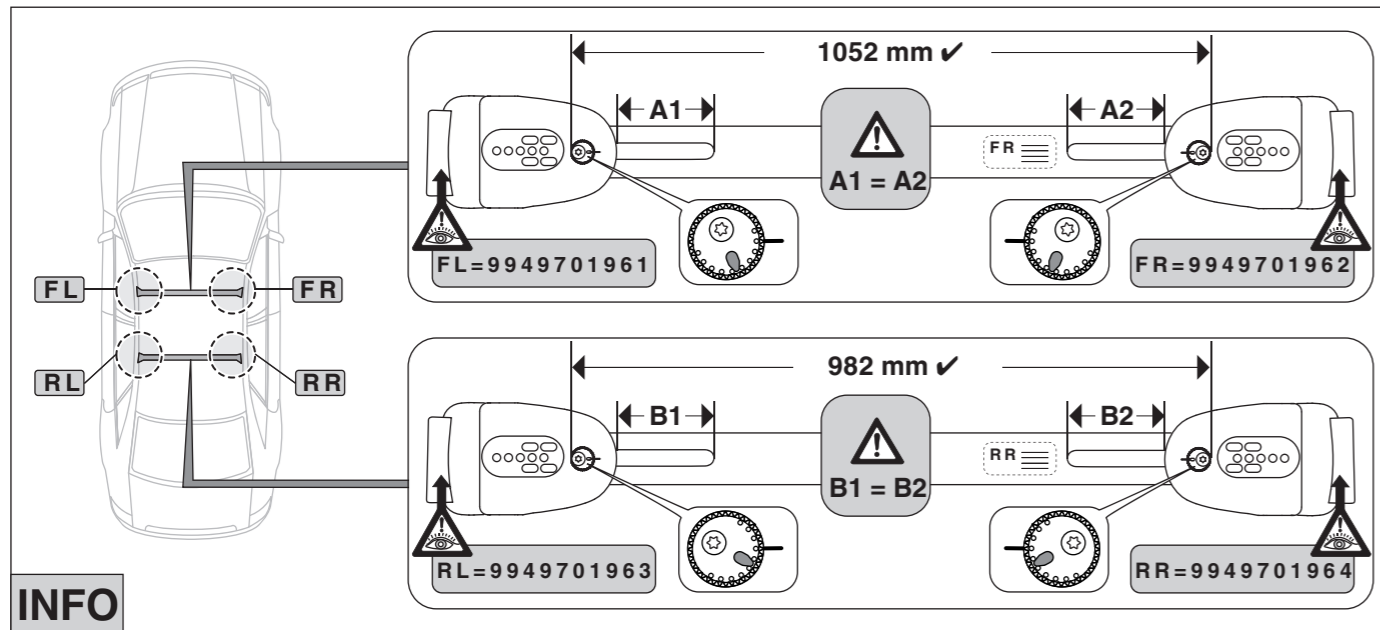

Atera SIGNO

Seat
Leon Limousine

05/2020-